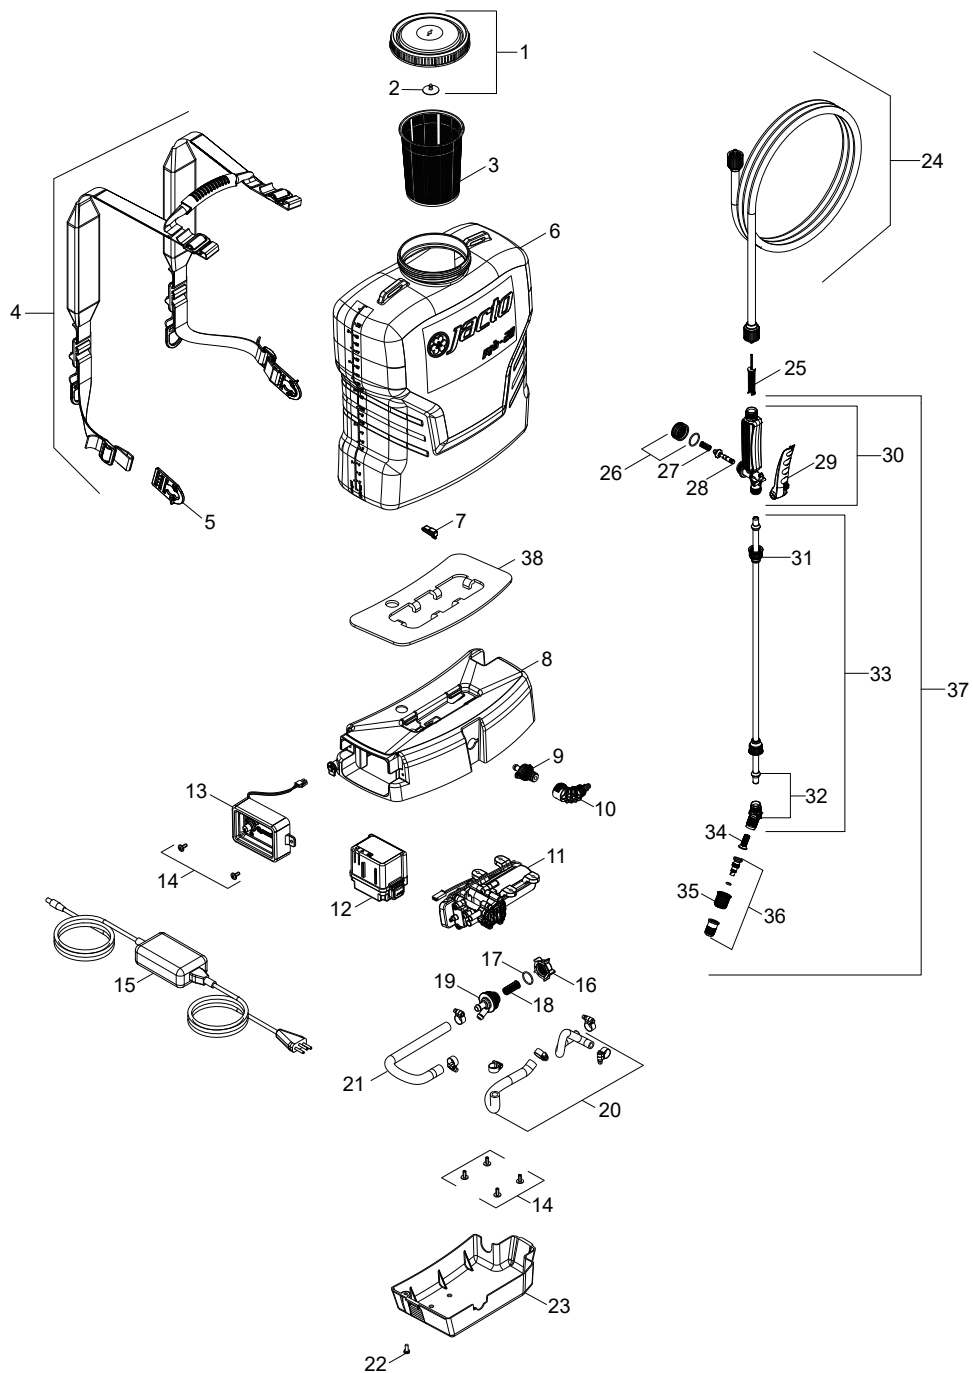

PARTS CATALOG

JACTO PJB

JACTO PJB

Nº	CODE	DESCRIPTION	IMAGE	QTY.	UTILIZATION	NCM HS CODE	EAN BARCODE
1	1220918	LID WITH DIAPHRAGM		1	PJ, HD, PJB, DJB, DJB-S	8424.90.90	7896660888286
2	1168542	LID DIAPHRAGM (NITRILICA)		1	PJH, PJ, XP, HD, PJB, DJB, DJB-S	4016.99.90	7909436909006
3	1220919	TANK STRAINER		1	PJ, HD, PJB, DJB, DJB-S	8424.90.90	7896660888309
4	1220618	COMPLETE BELT WITH TRANSPORT HANDLE		1	PJB, DJB	8424.90.90	7896660888316
5	1220973	BUCKLE		1	HD, PJB, DJB, DJB-S	8424.90.90	7909436915274
6	NA	TANK 20L		1	PJB-20	8424.90.90	7896660888330
6A	NA	TANK 16L		1	PJB-16	8424.90.90	7896660864907
7	1168397	BASE LOCK		1	XP, PJB, DJB, DJB-S	8424.90.90	7896660888378
8	1220641	ELECTRIC SPRAYER BASE		1	PJB, DJB	8424.90.90	7896660890302
9	1249239	CONNECTION AND SEAL		1	PJB (v2020), DJB (v2020) DJB-S	3926.90.90	7909436952590
10	1268712	QUICK CONNECTOR KIT		1	PJB (v2020), DJB (v2020)	8424.90.90	7909436938761
11	1265961	ELECTRIC PUMP		1	PJB, DJB, DJB-S	8424.90.90	7909436937276
12	1268737	BATTERY JB 1680		1	PJB, DJB, DJB-S	4016.93.00	7909436939010
13	1268711	COMPLETE PANEL WITH POTENTIOMETER		1	PJB	4016.93.00	7909436941013
14	1220622	FLANGE HEAD SCREW PHILLIPS SLOT 5 X 12 MM		1	PJB, DJB, DJB-S	7318.15.00	7909436907286
15	1223797	PLUG TYPE A CHARGER		1	PJB, DJB	8504.40.10	7896660894140
16	1268710	FILTER CAP		1	PJB (v2020)	8421.99.99	7909436938754